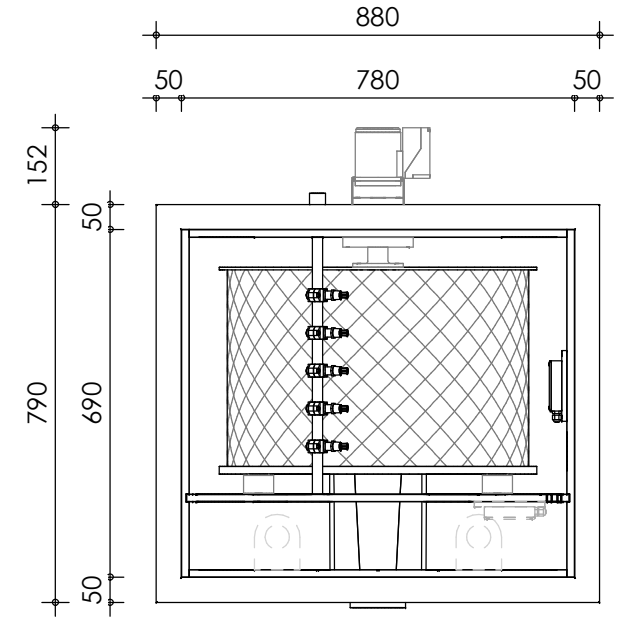

Front view

Right-side view

Rear view

Left-side view

Top view

description:
QK50 - drum filter

scale :
1 : 15

date/version :
v.2021

water running height :
120 mm

QUENI
KOI