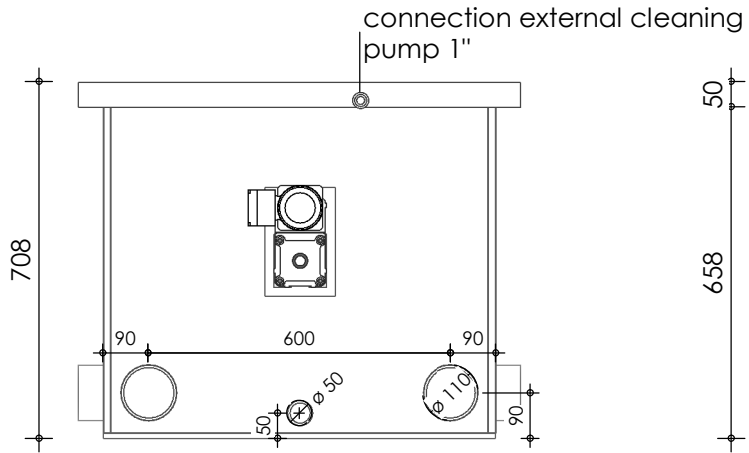

Front view

Right-side view

Rear view

Left-side view

Top view

description:
QK50 - drum filter

scale :
1 : 15

date/version :
v.2021

water running height :
120 mm

QUENI
KOI