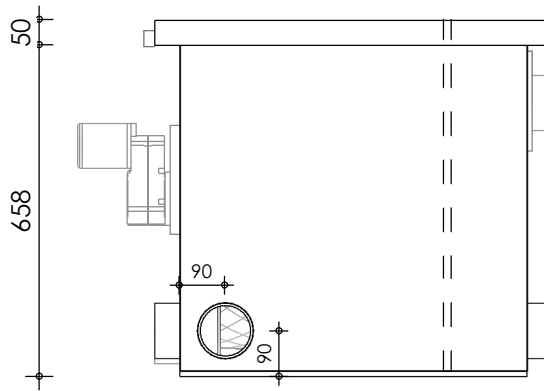

Front view

Right-side view

Rear view

Left-side view

Top view

description:
QK50 - drum filter

scale :
1 : 15

date/version :
v.2021

water running height :
120 mm

QUENI
KOI