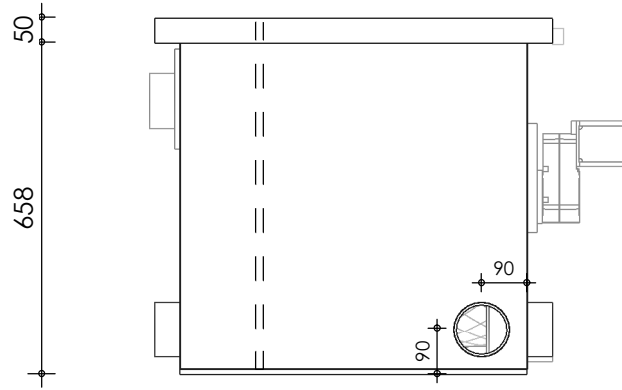

Front view

Right-side view

Rear view

Left-side view

Top view

description:
QK50 - drum filter

scale :
1 : 15

date/version :
v.2021

water running height :
120 mm

QUENI
KOI