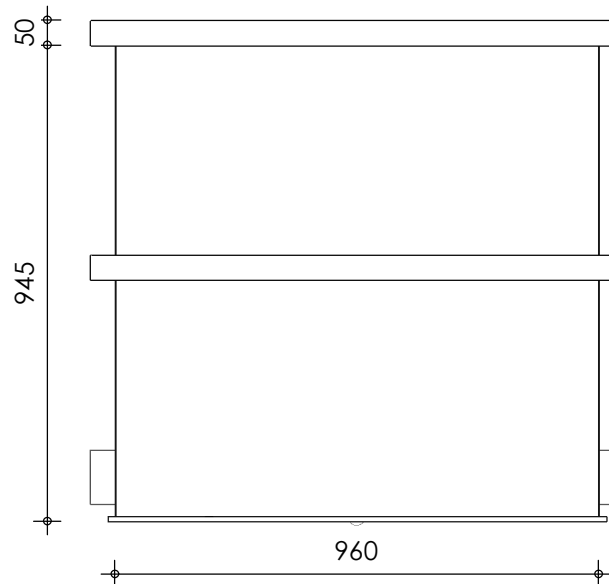

Front view

Right-side view

Rear view

Left-side view

Top view

description:
BK100 - Bio chamber

scale :
1 : 15

date :
v.2023