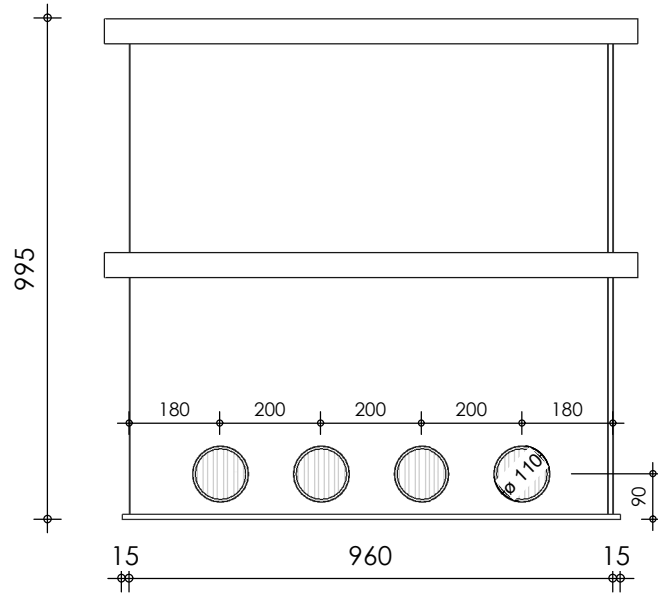

Front view

Right-side view

Rear view

Left-side view

Top view

description:
BK100 - Bio chamber

scale :
1 : 15

date :
v.2023