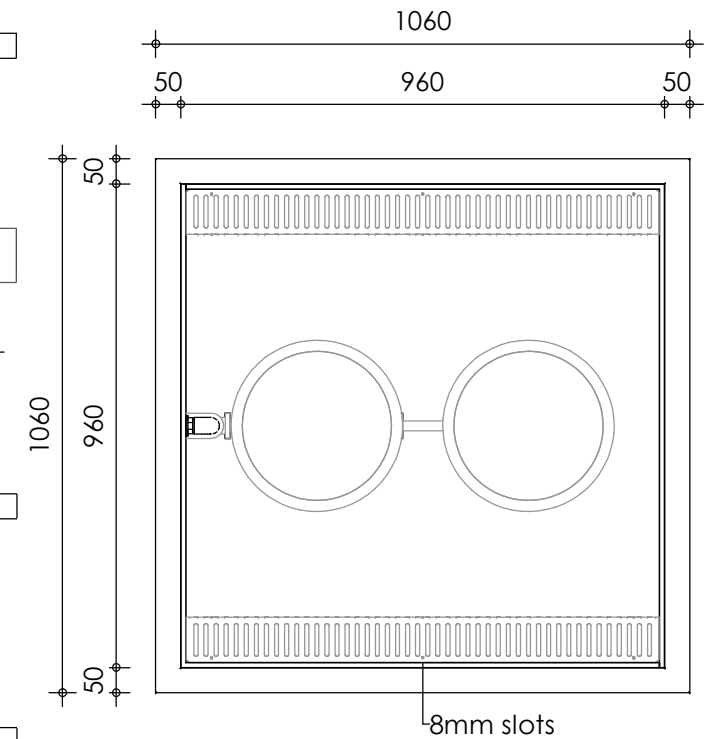

Front view

Right-side view

Rear view

Left-side view

Top view

description:
BK100 - Bio chamber

scale :
1 : 15

date :
v.2023