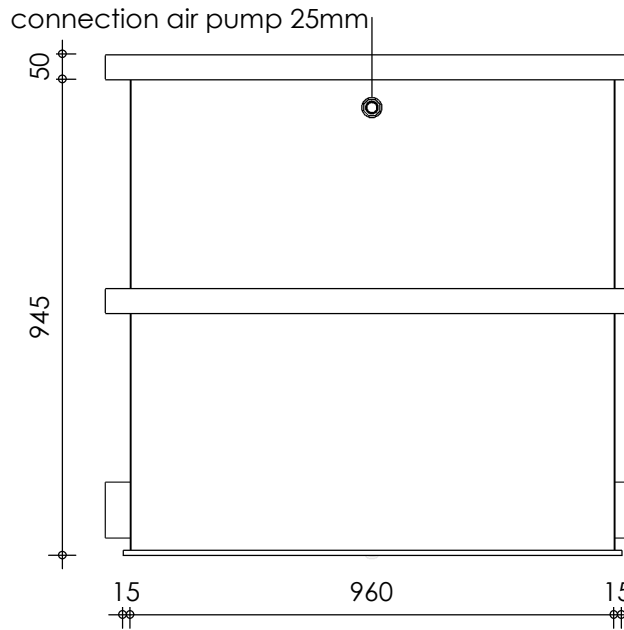

Front view

Right-side view

Rear view

Left-side view

Top view

description:
BK100 - Bio chamber

scale :
1 : 15

date :
v.2023