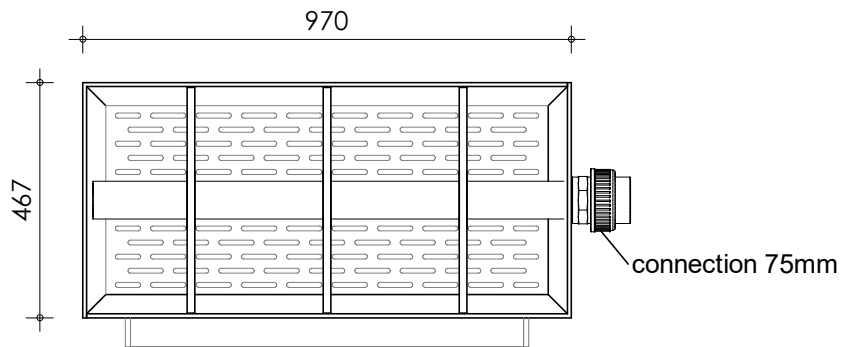

Left-side view

Front view

Right-side view

Rear view

Top view

Transport

description:
QK - Maxi shower

scale :
1 : 15