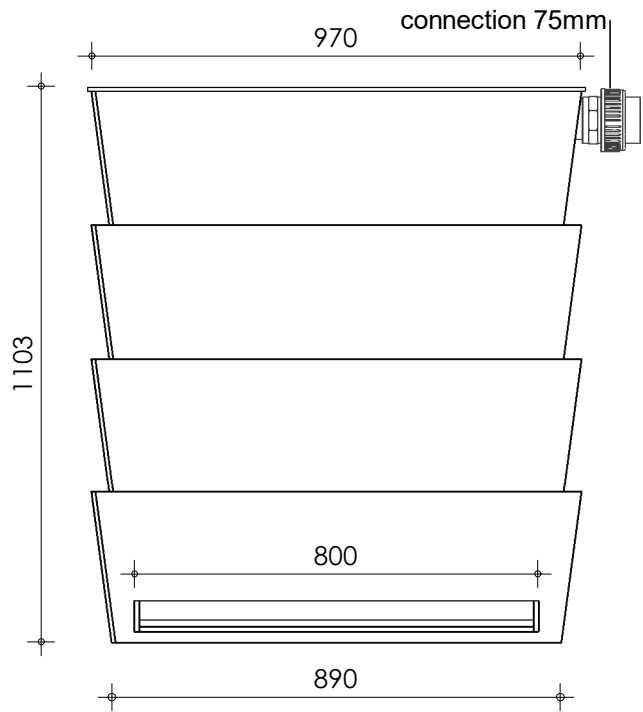

Left-side view

Front view

Right-side view

Rear view

Top view

Transport

description:
QK - Maxi shower

scale :
1 : 15