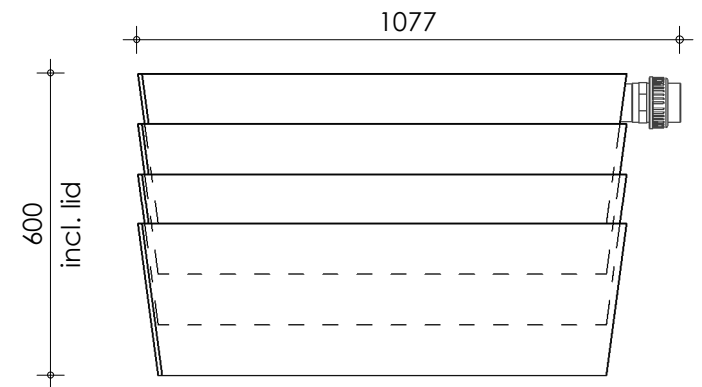

Left-side view

Front view

Right-side view

Rear view

Top view

Transport

description:
QK - Maxi shower

scale :
1 : 15