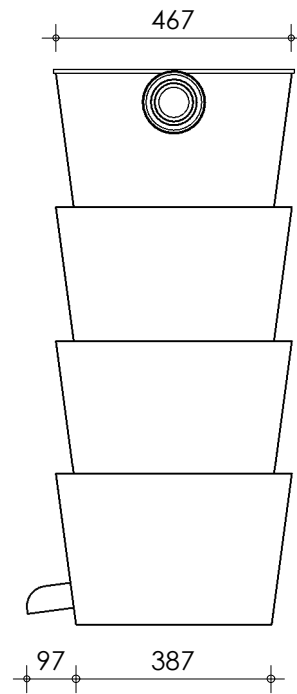

Left-side view

Front view

Right-side view

Rear view

Top view

Transport

description:
QK - Maxi shower

scale :
1 : 15