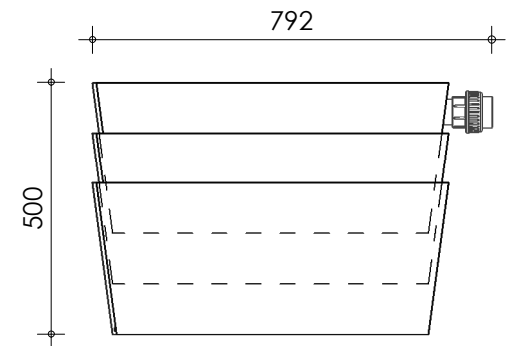

Left-side view

Front view

Right-side view

Rear view

Top view

Transport

description:
QK - Midi shower

scale :
1 : 15