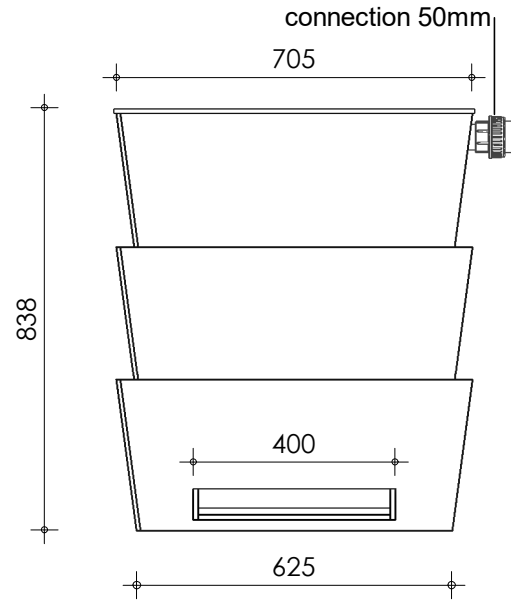

Left-side view

Front view

Right-side view

Rear view

Top view

Transport

description:
QK - Midi shower

scale :
1 : 15