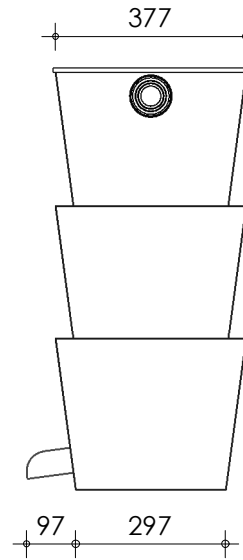

Left-side view

Front view

Right-side view

Rear view

Top view

Transport

description:
QK - Midi shower

scale :
1 : 15