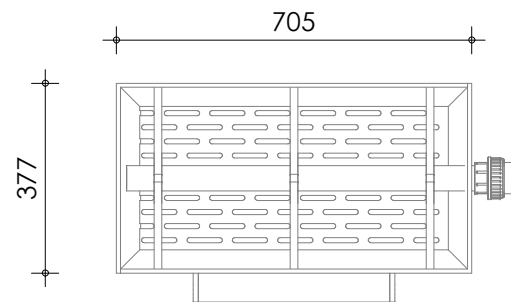

Left-side view

Front view

Right-side view

Rear view

Top view

Transport

description:
QK - Midi shower

scale :
1 : 15